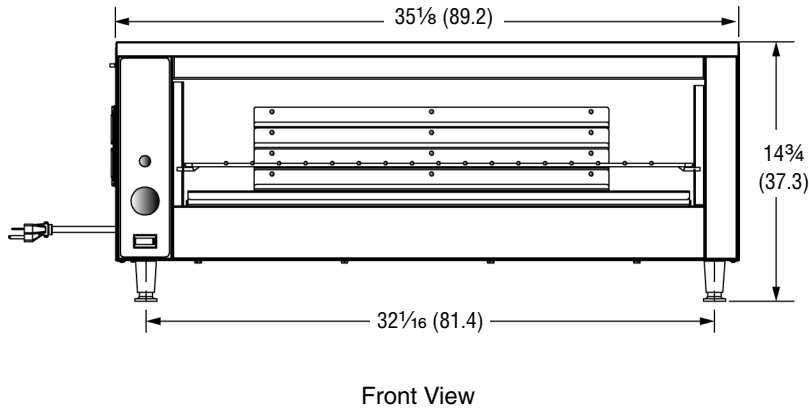

35 INCH CHEESE MELTERS (MODEL JW30)

DIMENSIONS (Shown in inches (cm))

SPECIFICATIONS

Item No.	Opening IN (CM)	Phase	Voltage	Watts	Amps	Hz	Weight LB (KG)	Plug
CM4-20835	27 1/2	1	208	3660	17.6	60	60	NEMA 6-30P
CM4-24035	(69.9)		240		15.3			

Receptacle

Outperform every day.™

www.vollrath.com

The Vollrath Company, L.L.C.

1236 North 18th Street
Sheboygan, WI 53081-3201 U.S.A.
Main Tel: 800.624.2051 or 920.457.4851
Main Fax: 800.752.5620 or 920.459.6573
Customer Service: 800.628.0830
Canada Customer Service: 800.695.8560

Technical Services
techservicereps@vollrathco.com
Toaster Products: 800.309.2250
All Other Products: 800.628.0832