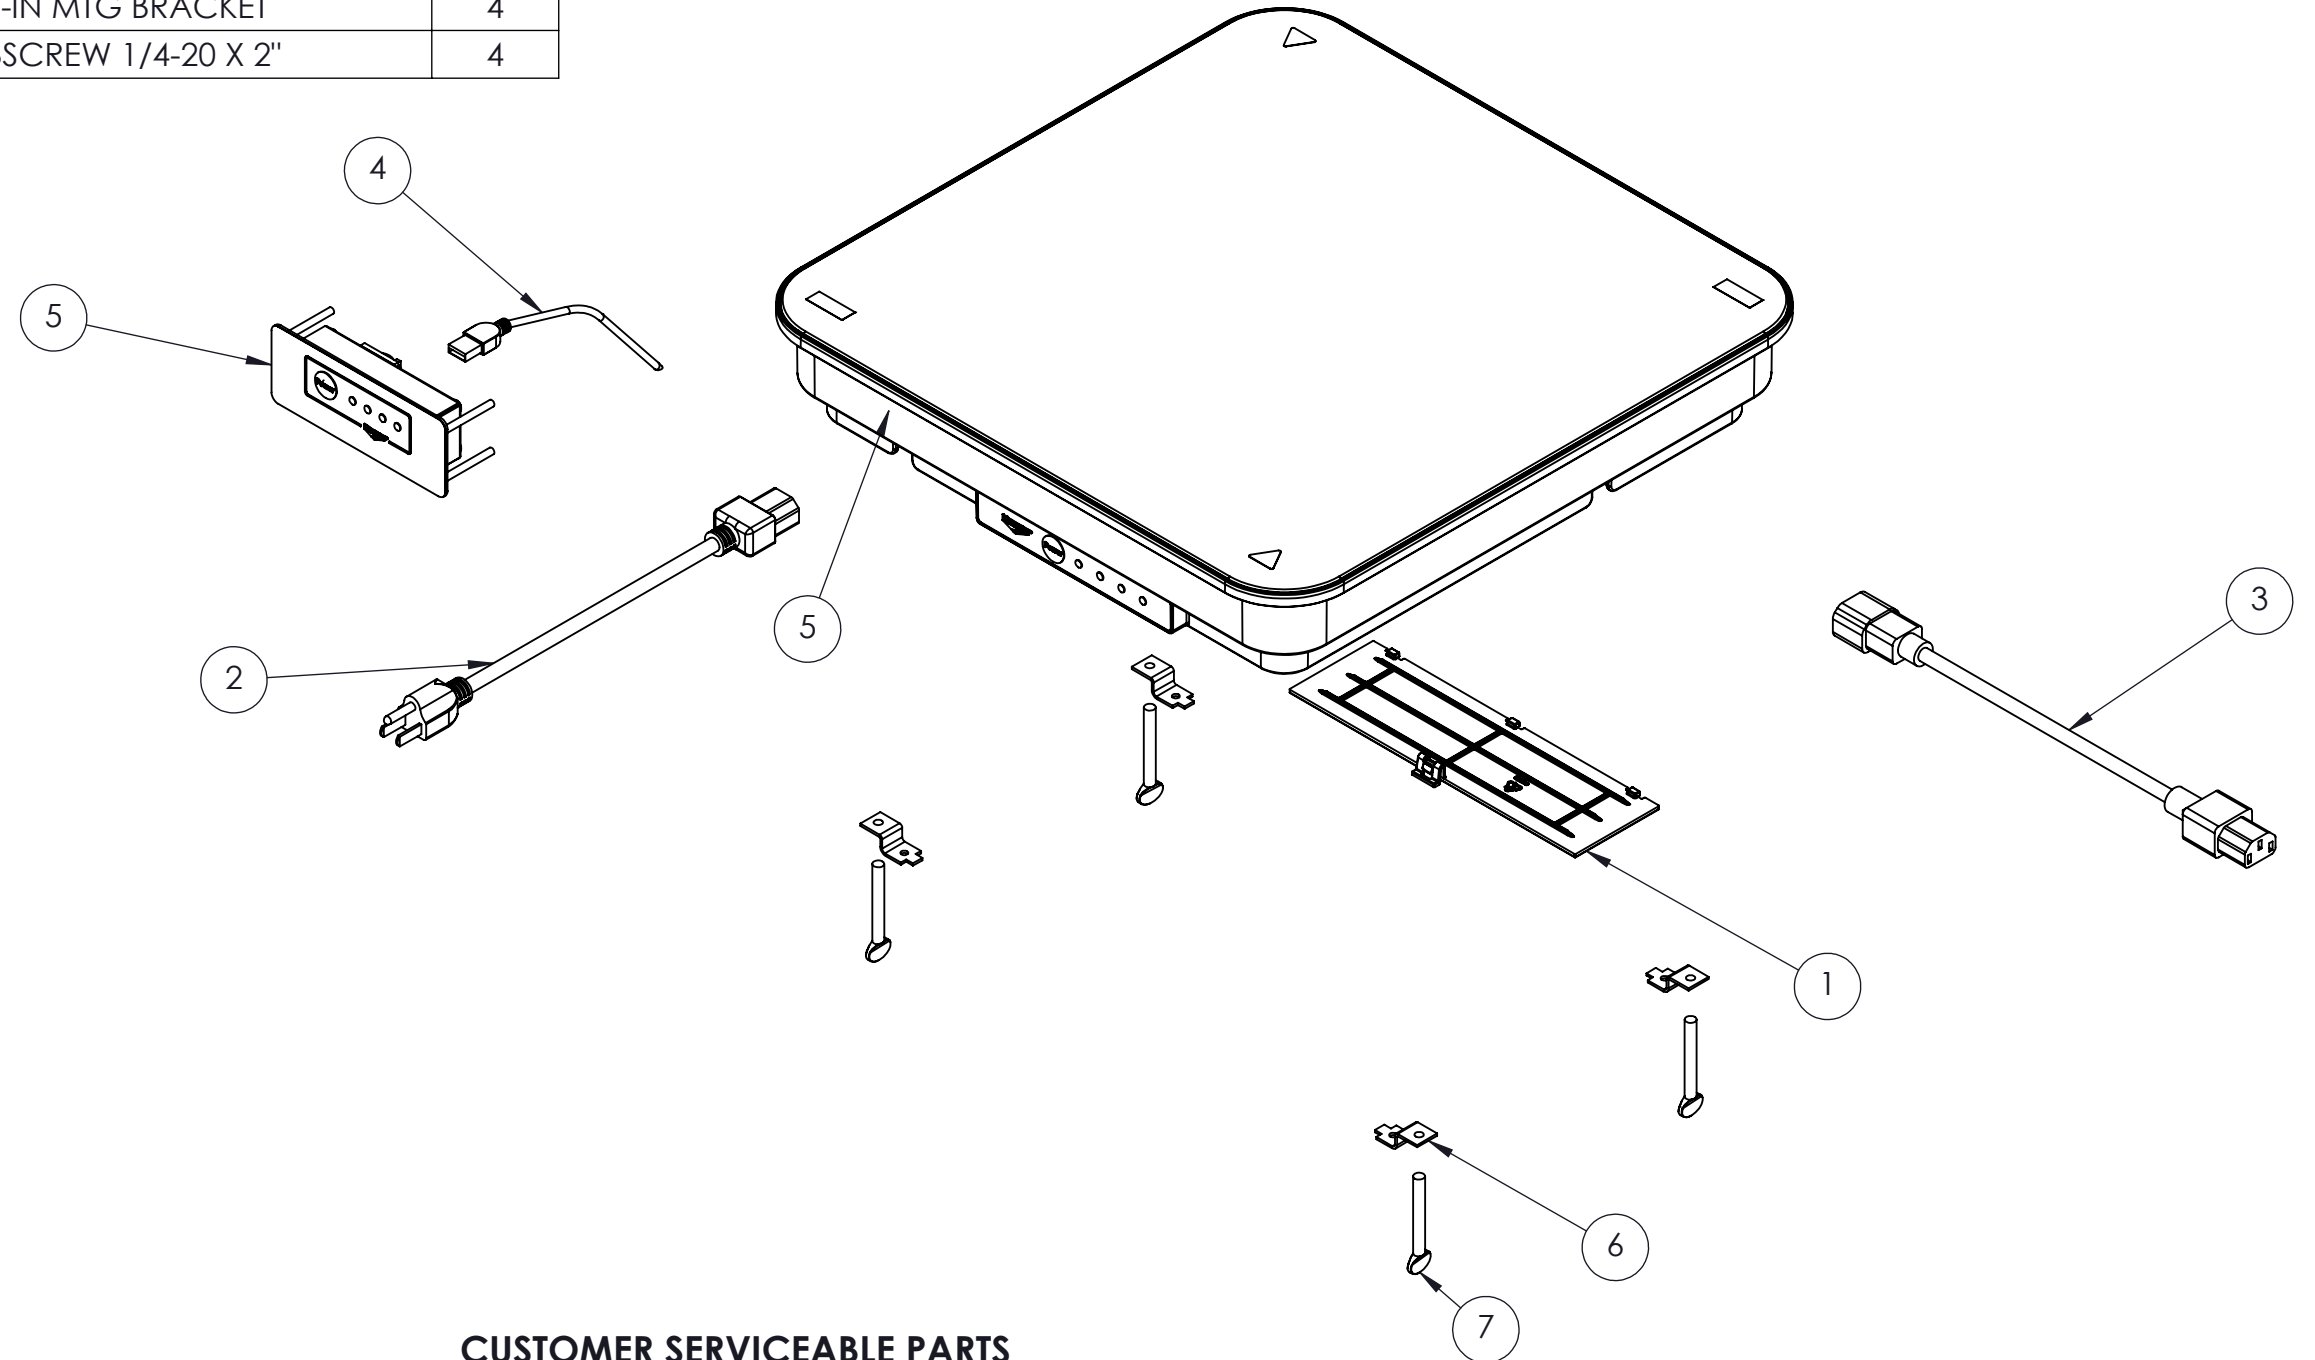

ITEM NO.	PART NO.	DESCRIPTION	QTY.
1	25964-1	CORD STORAGE COVER	1
2	25966-1	14 AWG POWER CORD	1
3	25968-1	18 AWG INTERCONNECT PWR CORD	1
4	25987-1	USB CORD	1
5	25986-1	REMOTE CONTROL PANEL	1
6	25988-1	DROP-IN MTG BRACKET	4
7	23035-3	THUMBSCREW 1/4-20 X 2"	4

**CUSTOMER SERVICEABLE PARTS**