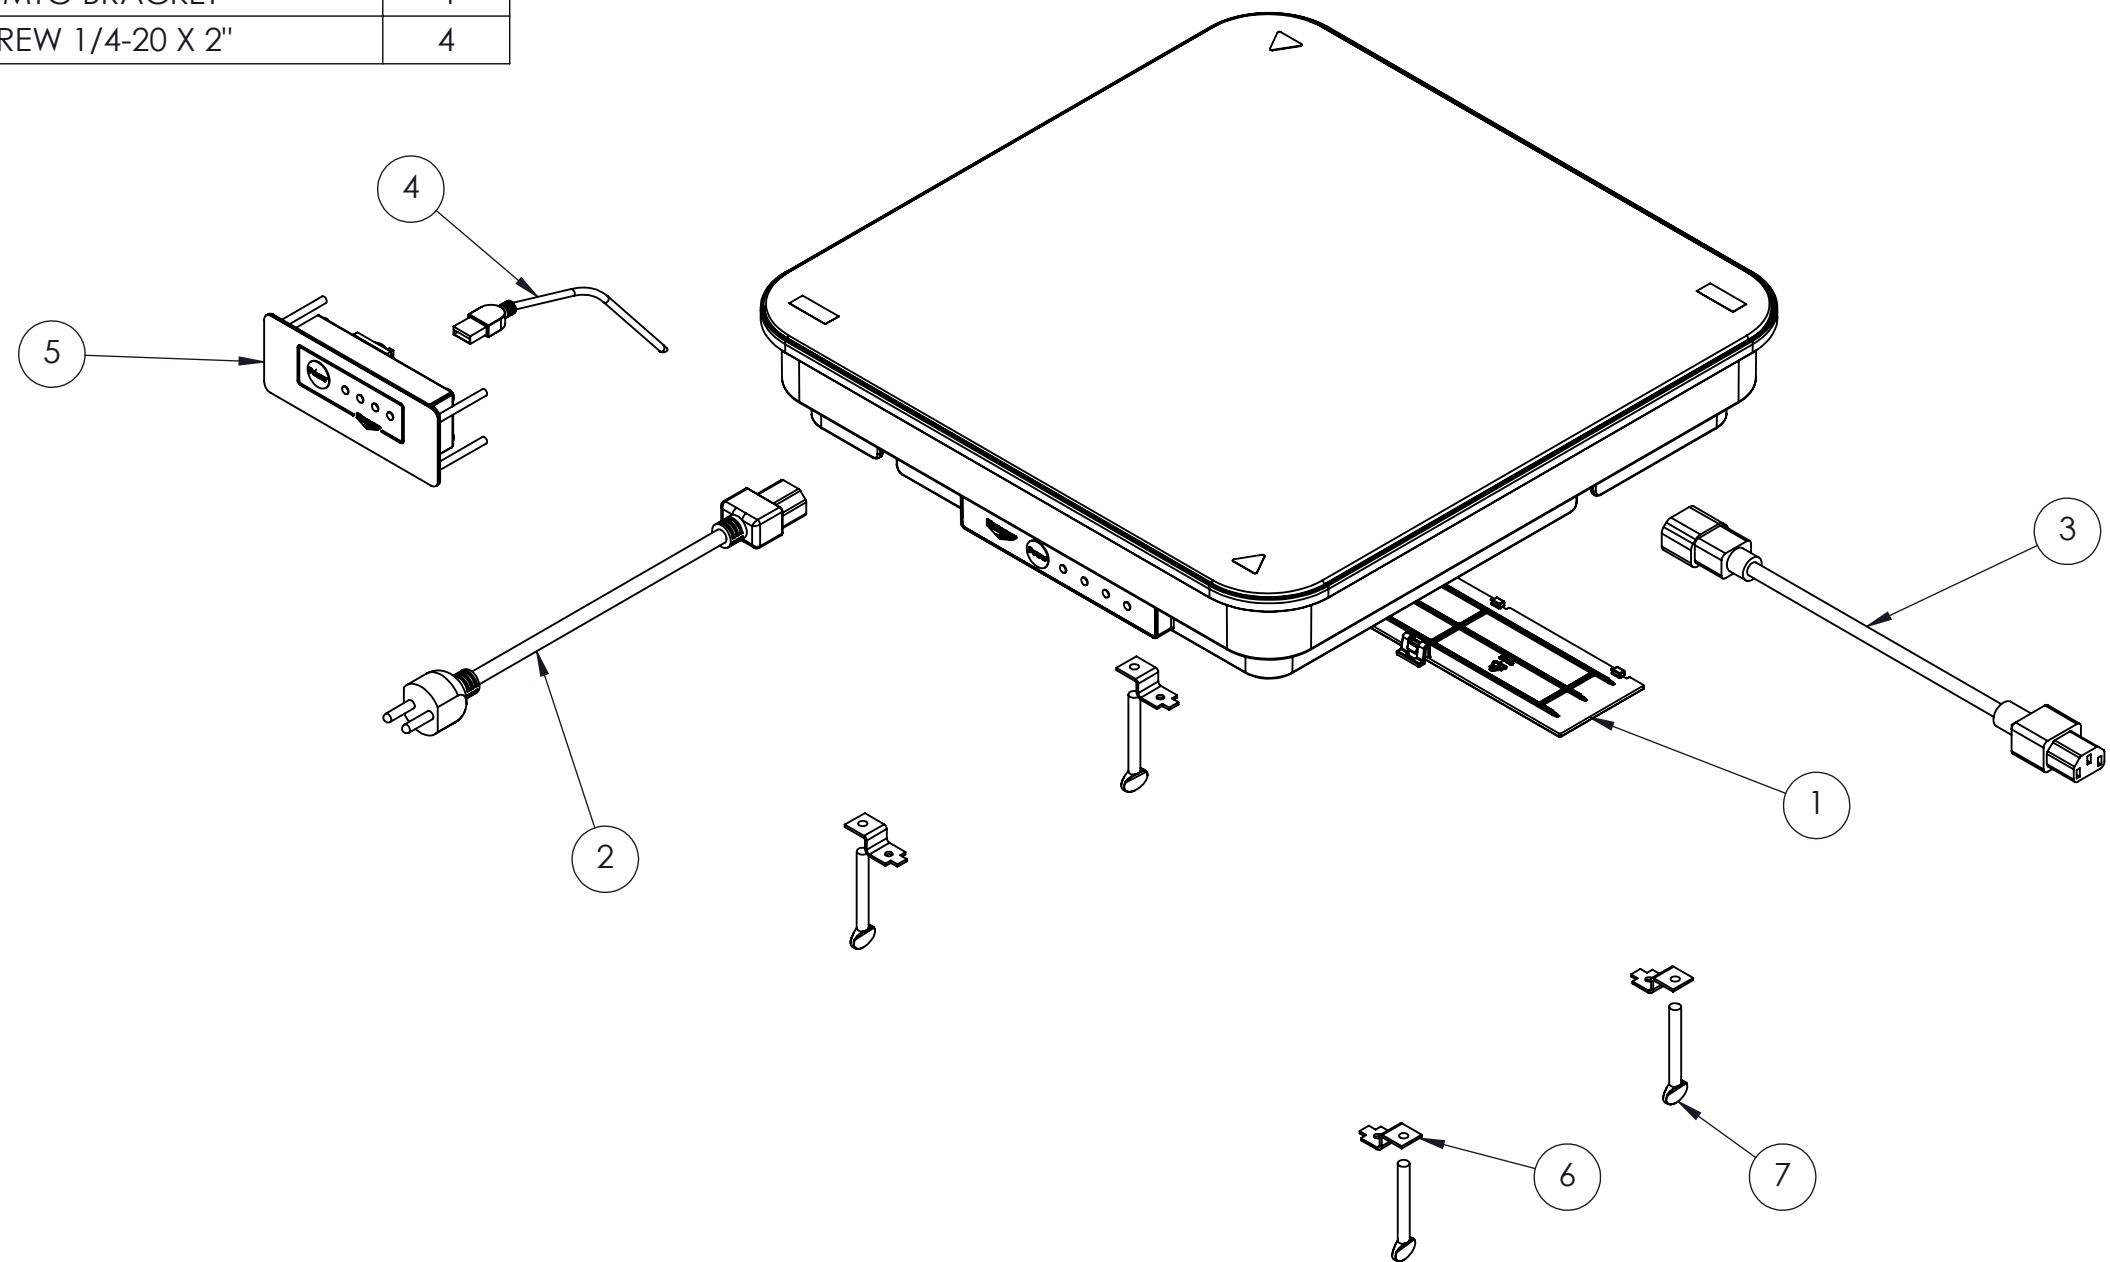

**DROP-IN INDUCTION BUFFET WARMER, 16X16- LINEN- SCHUKO**

ITEM NO.	PART NO.	DESCRIPTION	QTY.
1	25964-1	CORD STORAGE COVER	1
2	26143-1	CORD AND PLUG SCHUKO PLUG	1
3	25968-1	18 AWG INTERCONNECT PWR CORD	1
4	25987-1	USB CORD	1
5	25986-1	REMOTE CONTROL PANEL	1
6	25988-1	DROP-IN MTG BRACKET	4
7	23035-3	THUMBSCREW 1/4-20 X 2"	4

**CUSTOMER SERVICEABLE PARTS**