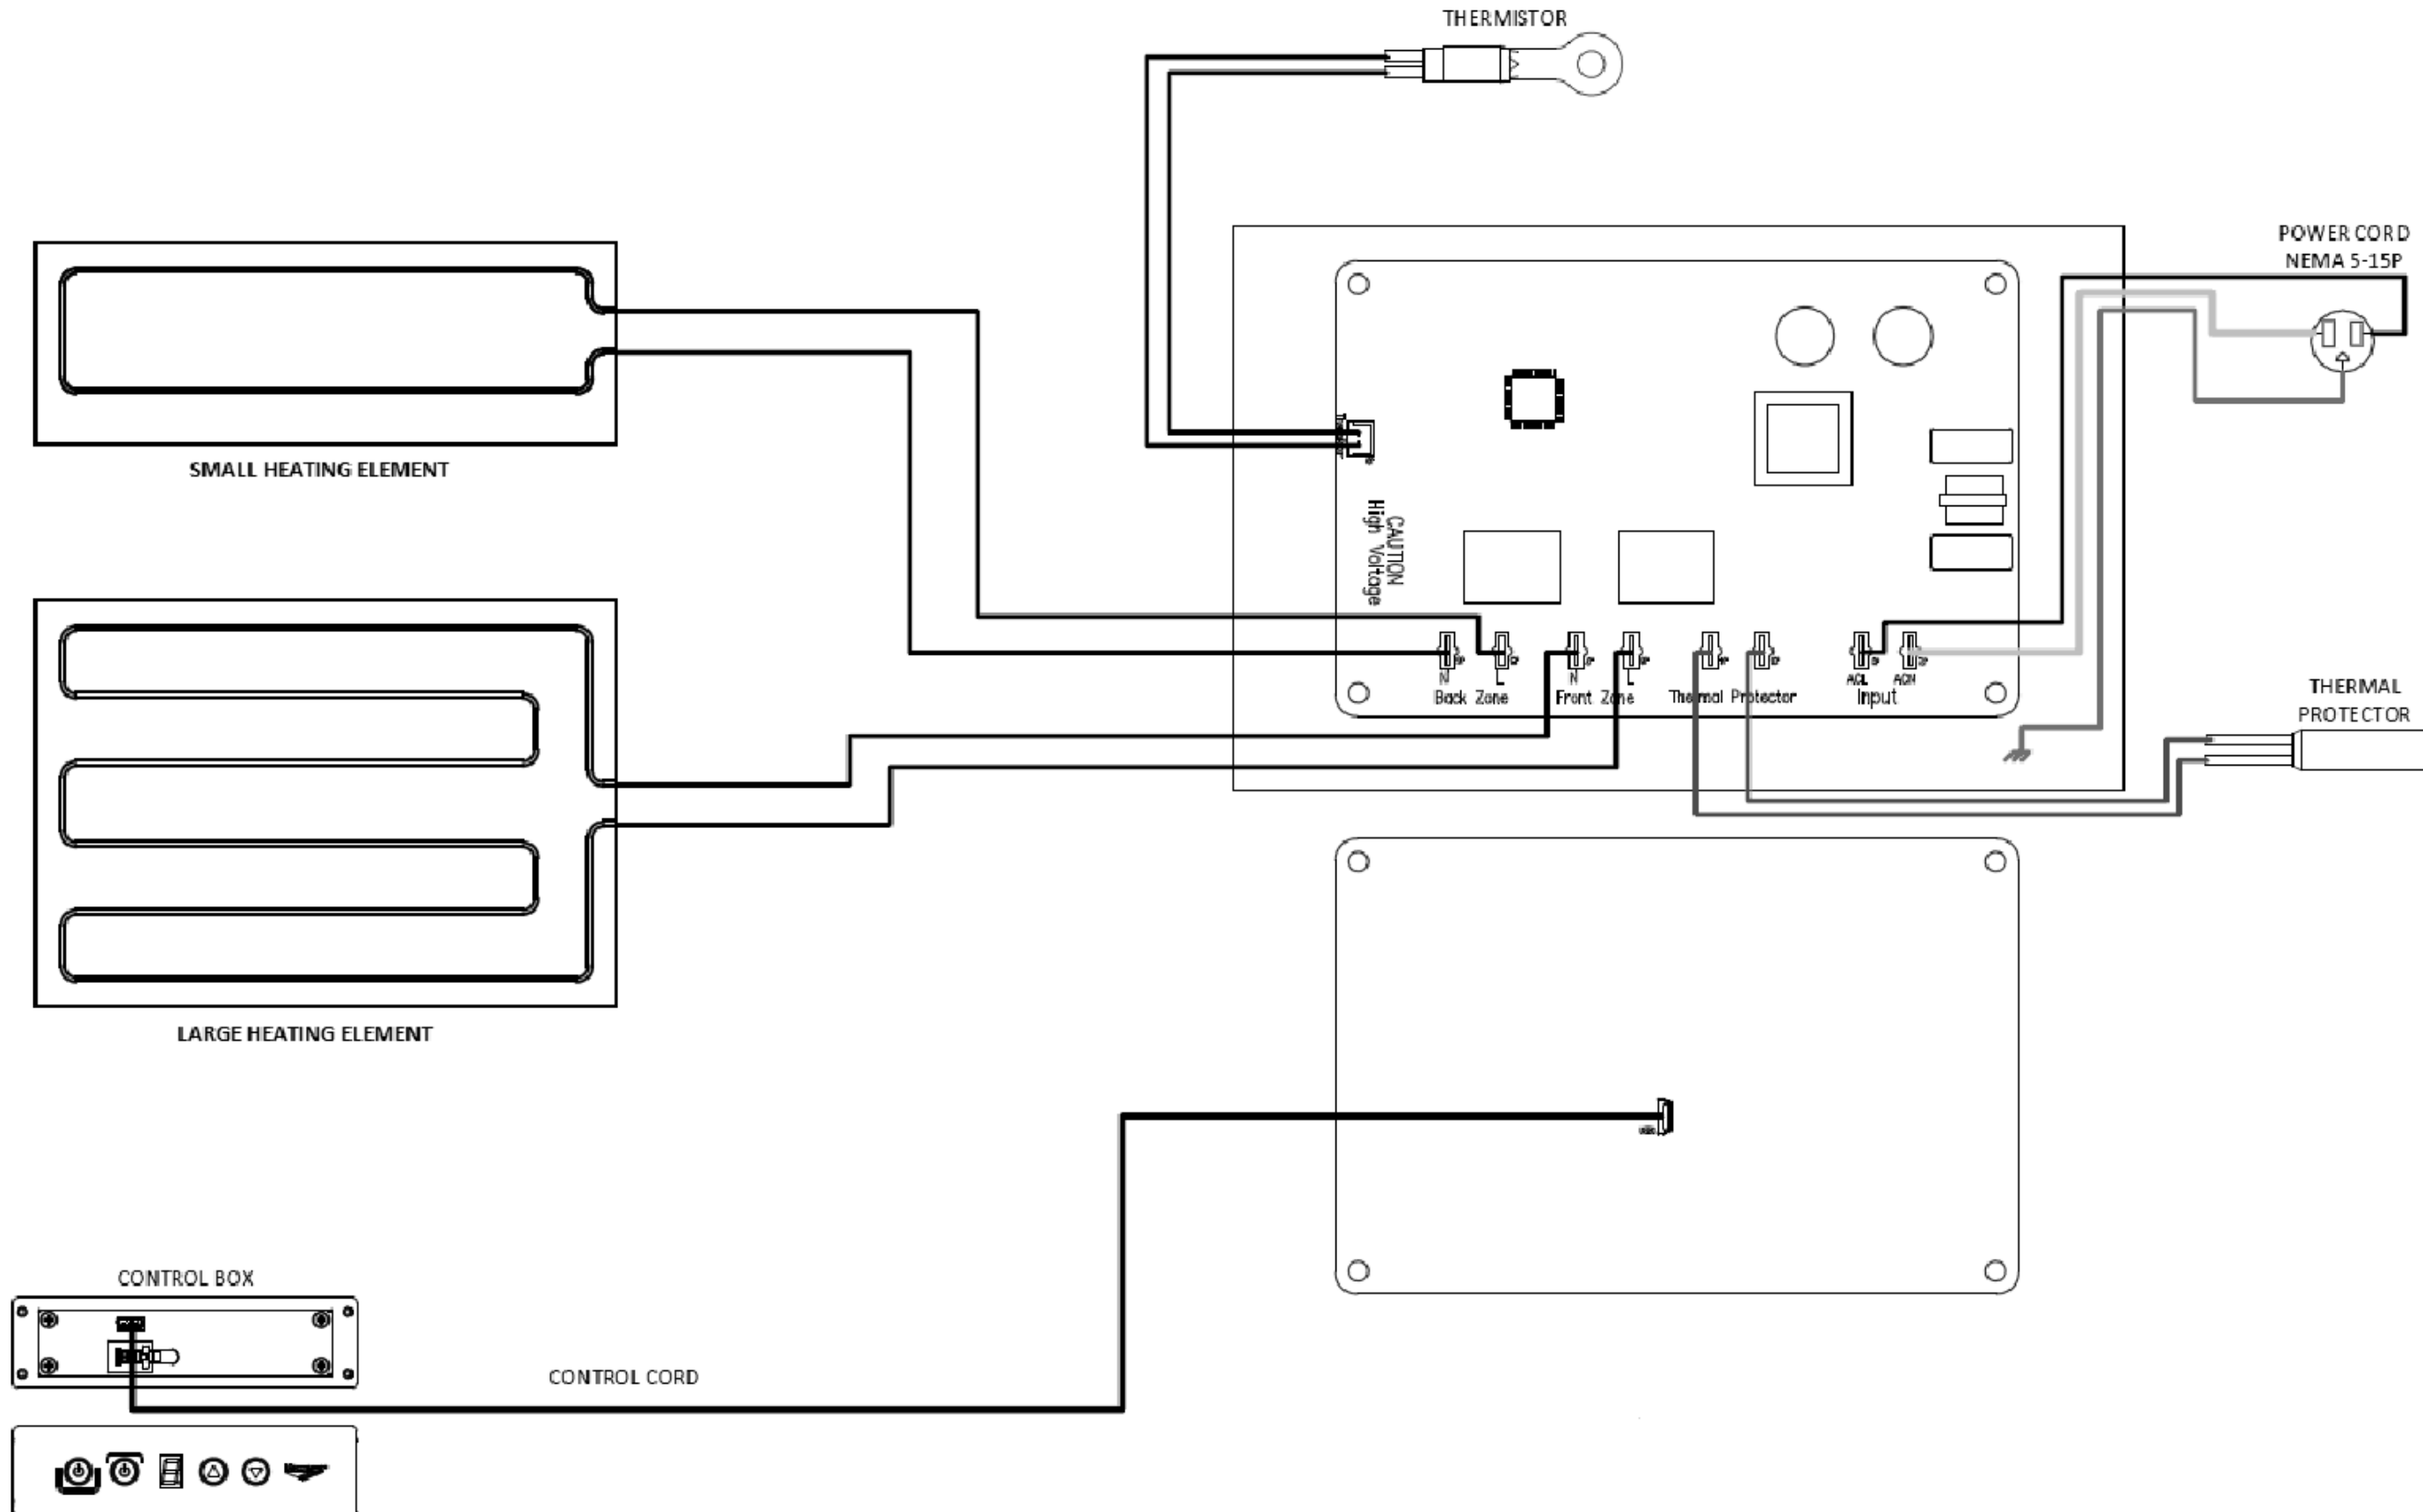

Drop-in Heated Shelf Wiring Diagram

PRODUCT NO.
FC-4HS-24120-BKF
FC-4HS-30120-BKF
FC-4HS-36120-BKF
FC-4HS-42120-BKF
FC-4HS-48120-BKF
FC-4HS-54120-BKF
FC-4HS-60120-BKF
FC-4HS-66120-BKF
FC-4HS-72120-BKF
FC-4HS-24120-BKR
FC-4HS-30120-BKR
FC-4HS-36120-BKR
FC-4HS-42120-BKR
FC-4HS-48120-BKR
FC-4HS-54120-BKR
FC-4HS-60120-BKR
FC-4HS-66120-BKR
FC-4HS-72120-BKR
FC-4HS-24120-SSF
FC-4HS-30120-SSF
FC-4HS-36120-SSF
FC-4HS-42120-SSF
FC-4HS-48120-SSF
FC-4HS-54120-SSF
FC-4HS-60120-SSF
FC-4HS-66120-SSF
FC-4HS-72120-SSF
FC-4HS-24120-SSR
FC-4HS-30120-SSR
FC-4HS-36120-SSR
FC-4HS-42120-SSR
FC-4HS-48120-SSR
FC-4HS-54120-SSR
FC-4HS-60120-SSR
FC-4HS-66120-SSR
FC-4HS-72120-SSR